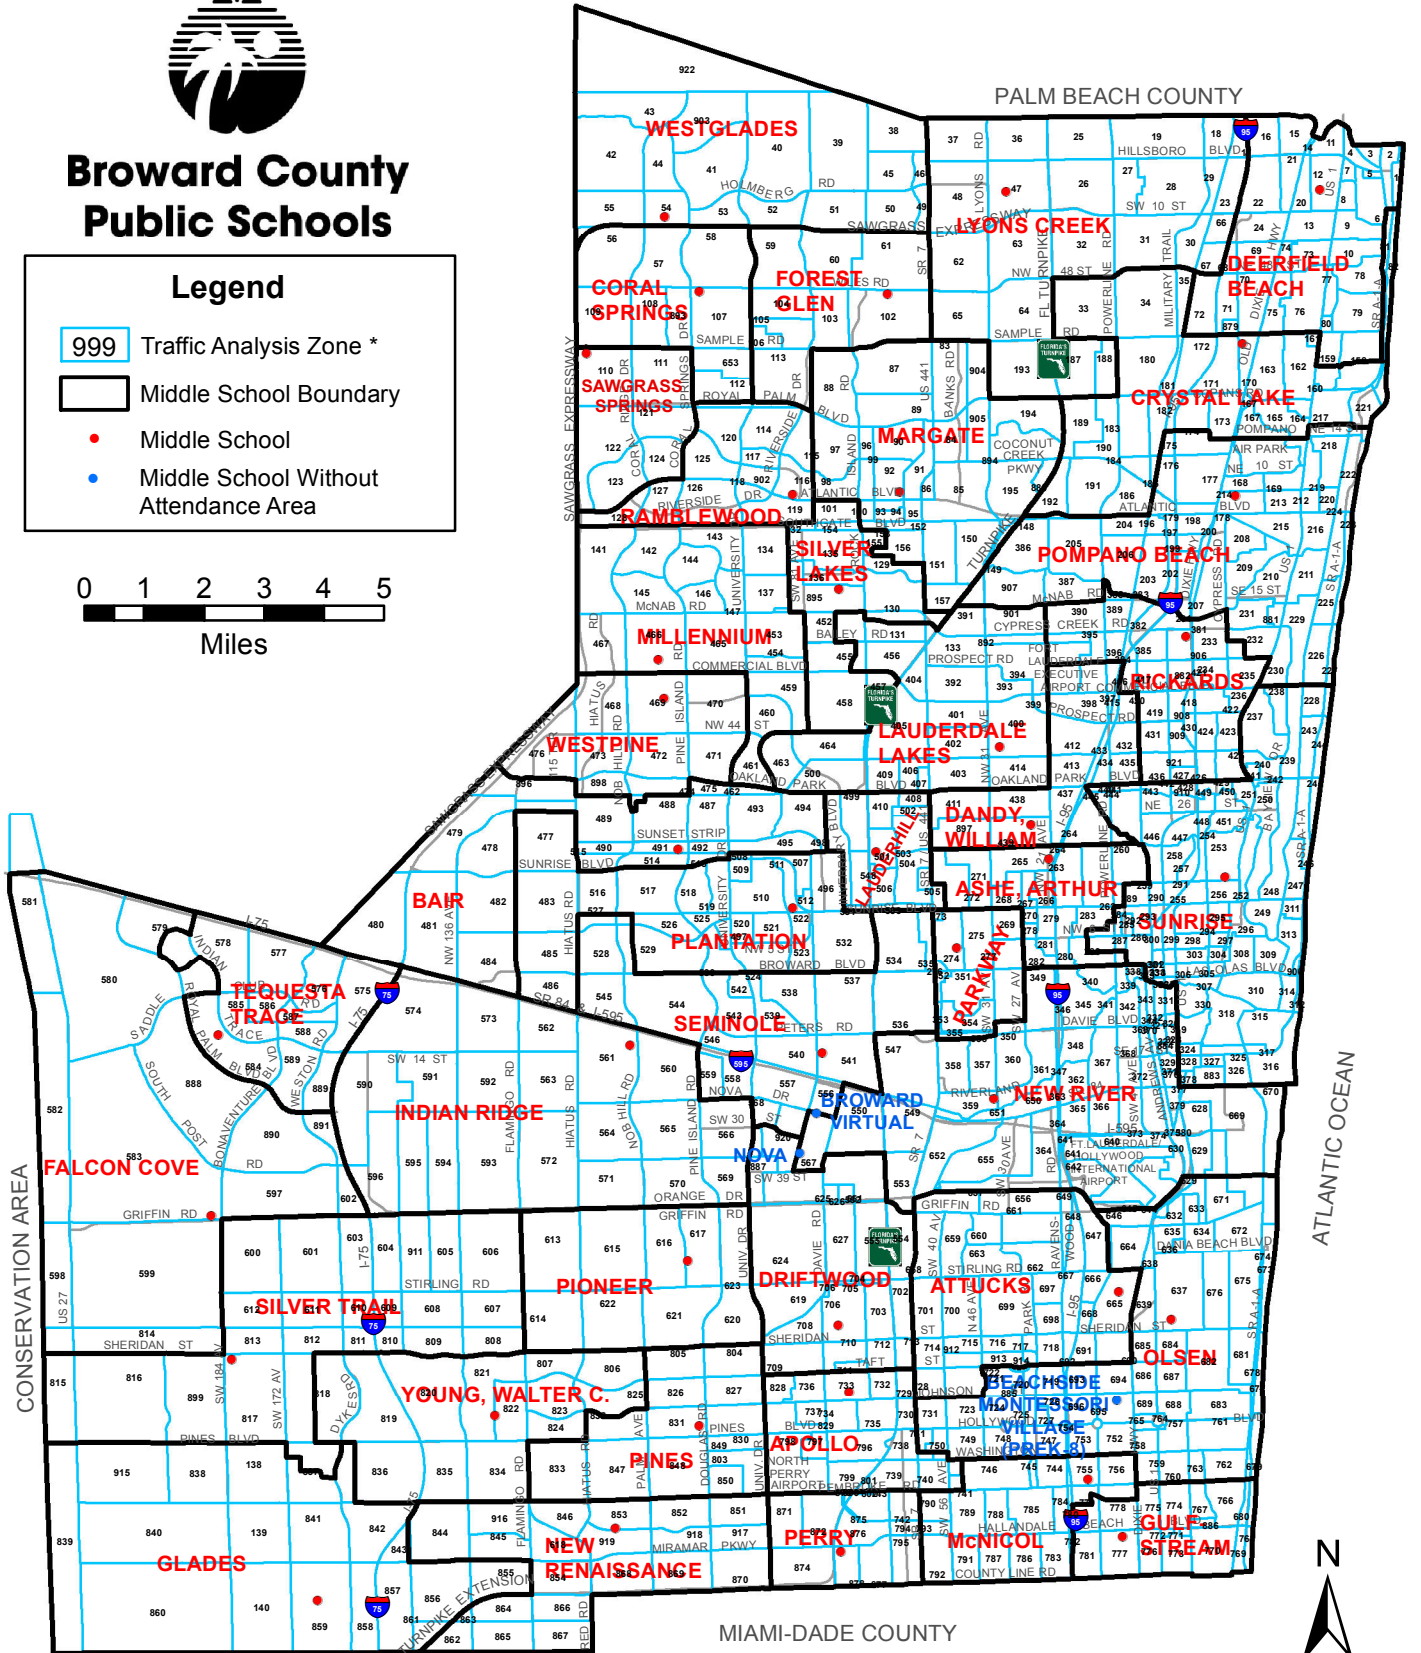

2011-2012 MIDDLE SCHOOL BOUNDARIES

Traffic Analysis Zones

Broward County Public Schools

Legend

- 999 Traffic Analysis Zone *
- Middle School Boundary
- Middle School
- Middle School Without Attendance Area

* 2010 Traffic Analysis Zone data provided by Broward Metropolitan Planning Organization (MPO)